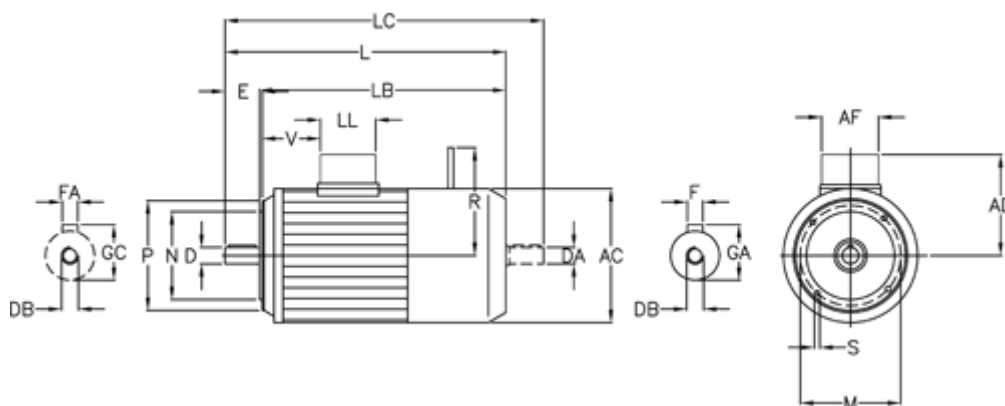

Data Sheet

Article number: 25100040041504106000

Description: Bonfiglioli brake motor BX112M-4 FA06S 4.0KW
1400 rpm 3x230/400v 50HZ IP55 IE3 AC brake B14 stainless steel

Measures

| | | |
|-----------|-----------|---------|
| A/F = 98 | EA = 28 | LL = 98 |
| AC = 219 | F = 8 | M = 130 |
| AD = 157 | FA = 8 | N = 110 |
| D = 28 | GA = 31.0 | P = 160 |
| DA = M10 | GC = 31.0 | R = 198 |
| DB = M10 | L = 484 | S = M8 |
| DB1 = M10 | LB = 424 | T = 3.5 |
| E = 60 | LC = 547 | V = 128 |